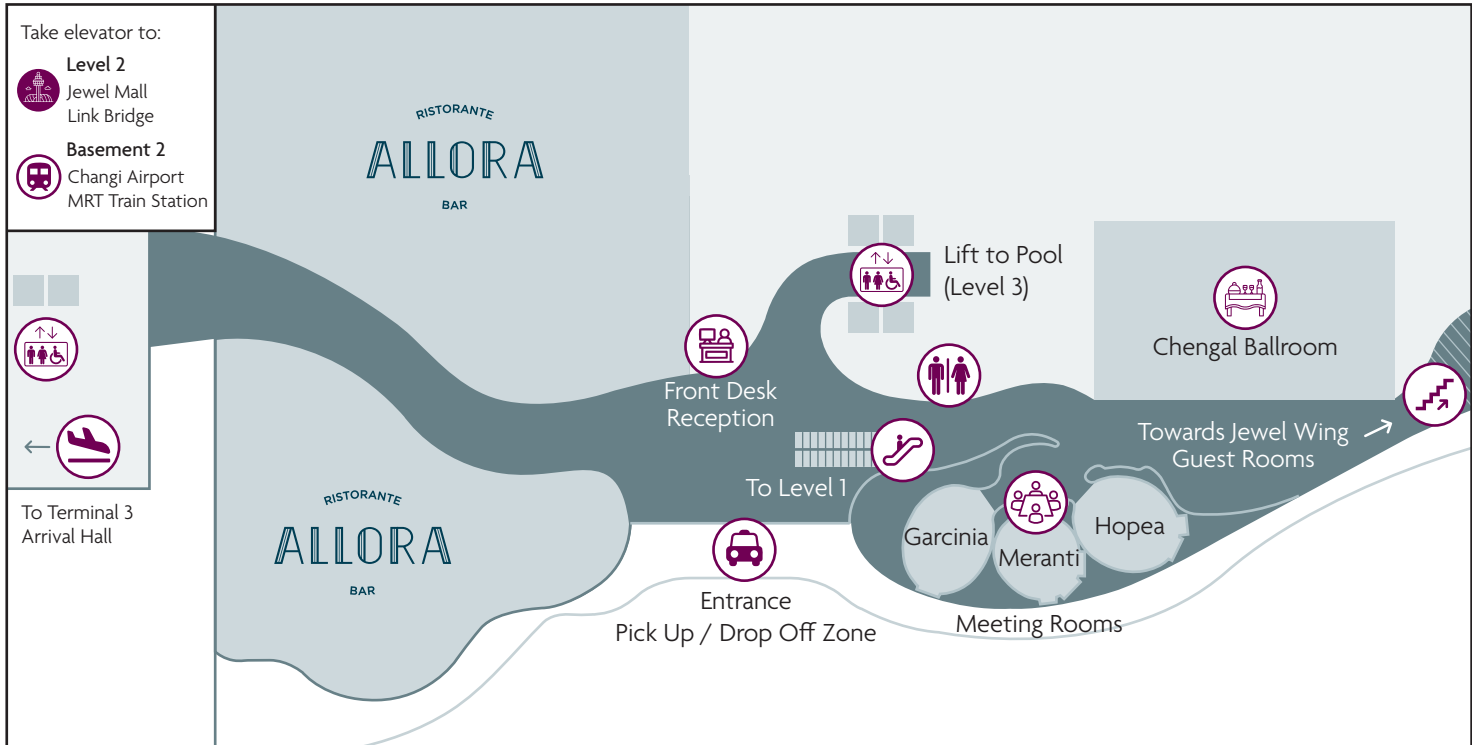

Level 1 Map

How to get to Jewel Changi Airport

Jewel is a 5 to 10-minute walk
via the link bridge next to the
level 2 entrance of the hotel.

CROWNE PLAZA
— BY IHG —
Changi Airport

Level 2 Map